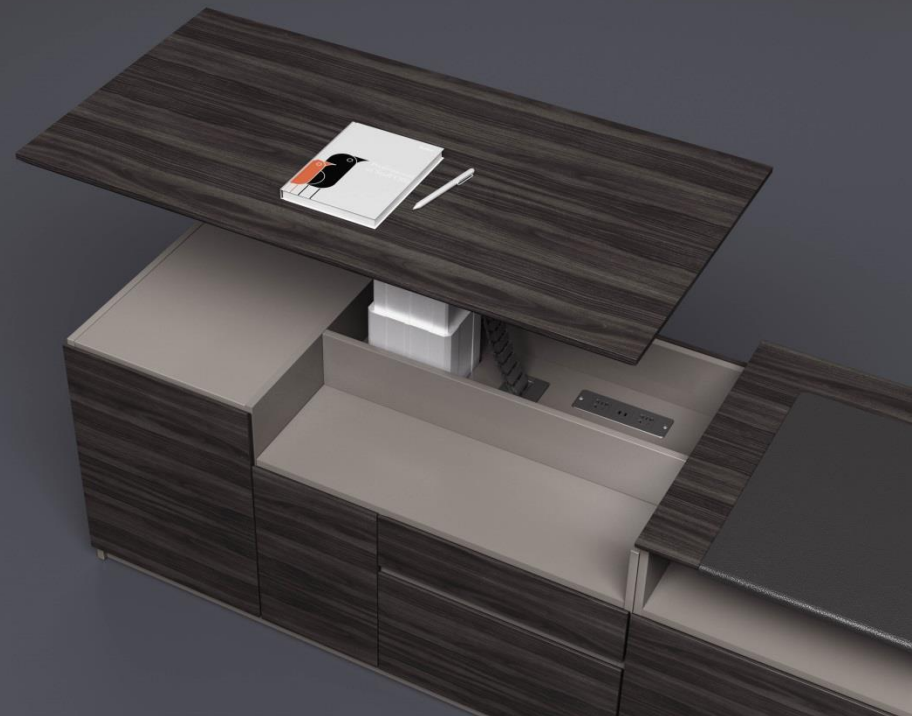

www.offmax.com.hk

offmax

Offmax Limited 奧美斯傢具有限公司
Offmax Supplies Co., Ltd 奧美斯洋行

Hong Kong Head Office / Showroom* 香港總辦事處 / 展廳
10/F, North Point Industrial Building, 499 King's Road, North Point, Hong Kong
香港北角英皇道499號北角工業大廈10樓
Tel 電話 : (852) 2838 3830 Fax 傳真 : (852) 2553 0088
Email 電郵 : enquiry@offmax.com.hk

*Please make appointment before visiting our showroom
*如欲參觀，敬希預約

Shanghai Sales Office 上海辦公室
Tel 電話 : (86) 021-6167 3668

With continuous product development, design and specification are subjected to possible modification without prior notice.
為不斷改良產品質量，設計及規格日後若有更改，恕不另外通知。

Hori Series